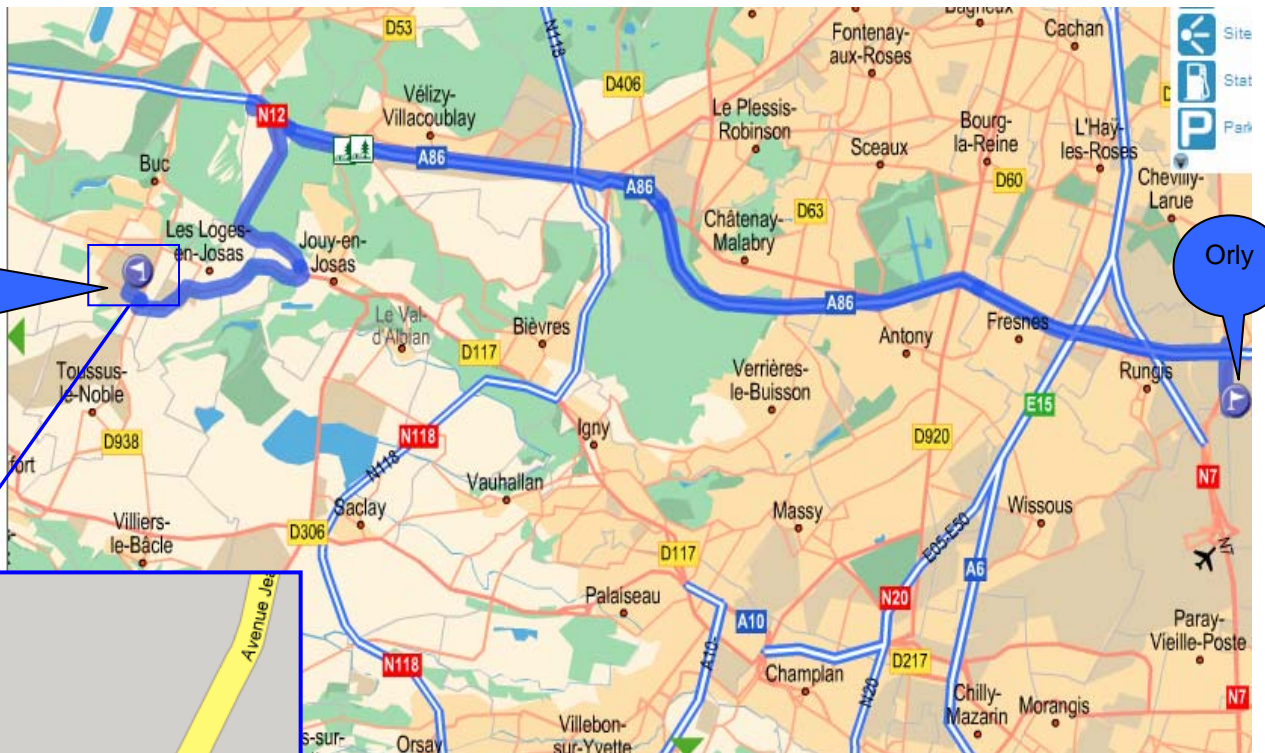

### How to go from Orly Airport to 3D PLUS

641 rue Hélène Boucher  
78532 BUC ZI  
Tél : 33 (0)1 30 83 26 50  
Fax : 33 (0)1 39 56 25 89  
Web : [www.3d-plus.com](http://www.3d-plus.com)

From Orly Airport, take the N186, direction Versailles / Fresnes.  
Follow then direction A6/A10.  
Go along Fresnes, Antony, Chatenay Malabry, Plessis Robinson, Clamart, Vélizy-Villaoublay.  
Take the N12 - Direction Versailles Centre / Jouy en Josas  
Follow the direction Jouy-en Josas, Golf de la Boulie /Versailles -Porchefontaine  
Turn left and take Rue Charles de Gaulle, direction Jouy en Josas.  
Continue the D446; Turn left in Rue de Petit Jouy.  
Enter in Buc through D 938.Turn right in Rue Fourny and again right in Rue Hélène Boucher.  
The distance is about 26 km (35mn to 1hrs depending on traffic).